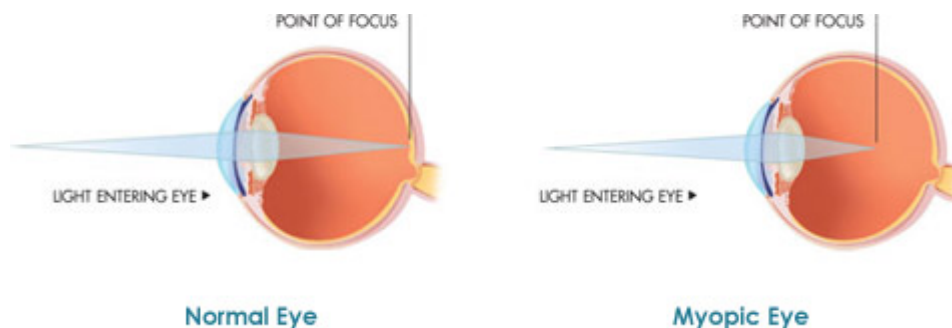

## Short Sight

Short sightedness (myopia), also known as near-sightedness, occurs when light is focused in front of the retina causing distance vision to become blurred. Near vision, however, is usually clear. Short sight normally develops in childhood or adolescence and is often first noticed at school. Spectacles may need to be worn all the time or just for driving, watching TV or sports.